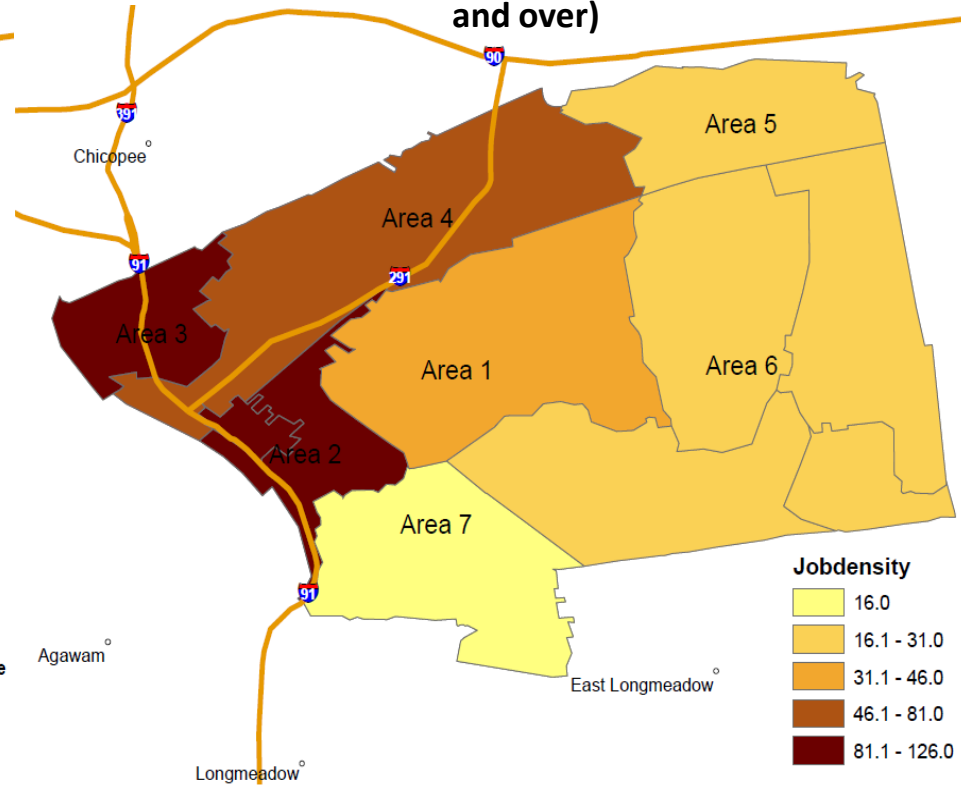

Employment Rate and Job Density by Area

Employment Rate, 2000

(employed residents in area as a percent of residents 16 years and over)

Job Density, 2006

(jobs located in area as a percent of residents 16 years and over)

Source: U.S. Bureau of the Census. 2006 Zip Code Business Patterns (ZBP), Decennial Census (2000).

Toward a More Prosperous Springfield: A Federal Reserve Bank of Boston Initiative

<http://www.bos.frb.org/commdev/springfield>