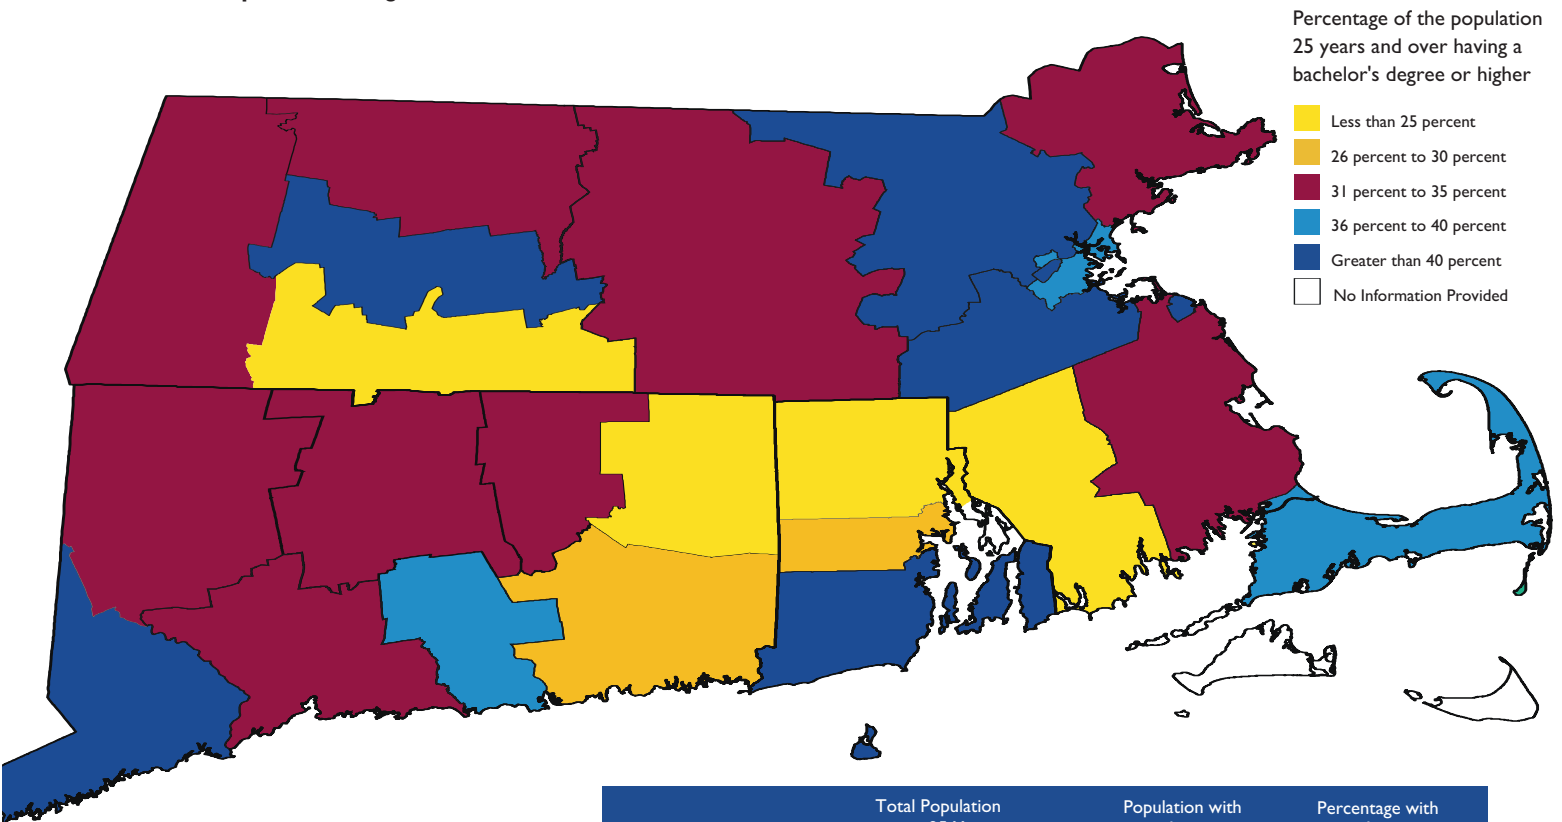

# Mapping New England

## College Graduates in Southern New England by County

Southern New England has a high level of college graduates. In southern New England, 35.5 percent of the population 25 years and over have a bachelor's degree or higher, compared with the national average of 27.2 percent. Massachusetts has the largest percentage of college graduates. Rhode Island has the smallest percentage but is still 2.1 percentage points higher than the national average.

Map: Ricardo Borgos, Federal Reserve Bank of Boston

	Total Population 25 Years or Over	Population with Bachelor's Degree or Higher	Percentage with Bachelor's Degree or Higher
United States	188,950,759	51,366,830	27.2%
New England	9,435,727	3,216,924	34.1%
Southern New England	7,249,251	2,574,266	35.5%
Connecticut	2,300,565	803,215	34.9%
Massachusetts	4,243,260	1,564,158	36.9%
Rhode Island	705,426	206,893	29.3%
Northern New England	2,186,476	642,658	29.4%
Maine	899,536	230,337	25.6%
New Hampshire	867,694	276,087	31.8%
Vermont	419,246	136,234	32.5%